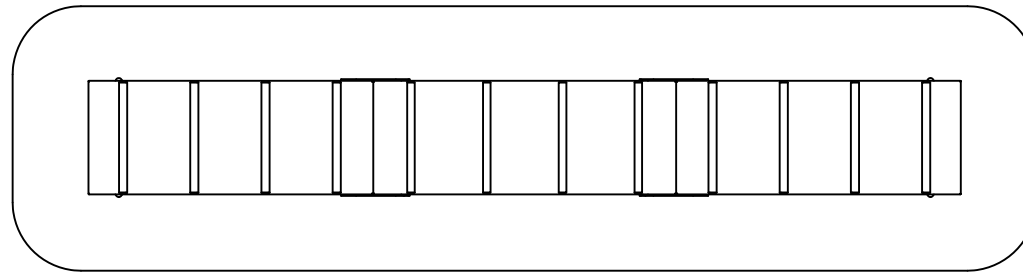

34'-6"

27'-7"

DOG WALK  
(NATURAL)  
BARK-410-N

WEAVE POSTS  
(NATURAL)  
BARK-460-N

PAWS  
TABLE/GROOMING  
TABLE (NATURAL)  
BARK-420-N

FREESTANDING CRAWL TUNNEL  
02-07-0057-GRN

HOOP JUMP  
(NATURAL)  
BARK-430-N